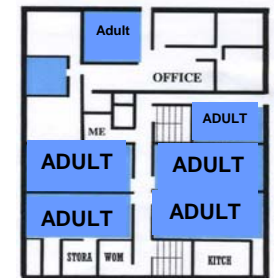

# BURLESON Church of Christ

Sidewalk to bank

Spring tide

The House

First National Bank  
 "Wilshire" Entrance  
 Adult

Hwy 174

Building B Auditorium

Building A-Upstairs

Building A - Downstairs

Upstairs "C-200"

Downstairs "C-100"